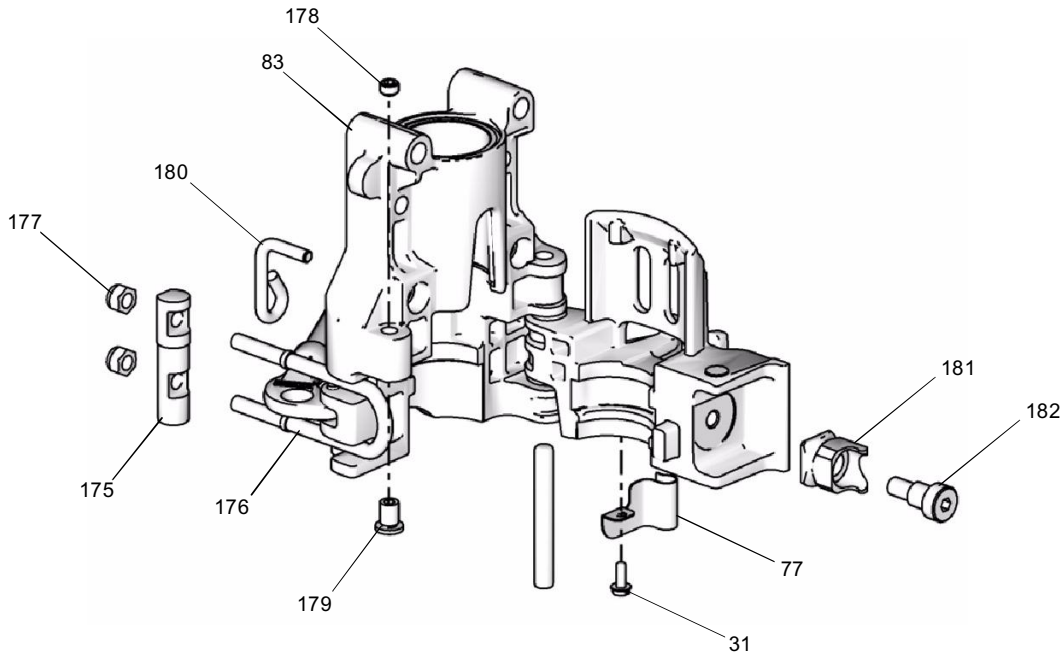

Parts Drawing - Bearing Housing

Parts List - Bearing Housing

Ref No.	Part No.	Description	Qty	Ref No.	Part No.	Description	Qty
83	240523	HOUSING, bearing (695/795)	1	178	15F503	SCREW, set, socket hd	1
	287923	HOUSING, bearing (1095/Mark V)	1	179	15F498	SCREW, adjustment	1
31	118444	SCREW, mach hex wash hd	1	180	15F116	LATCH	1
77	15E975	CLIP, spring	1	181	15G840	RECEIVER, latch (695)	1
175		PIN, housing, bearing			15G584	RECEIVER, latch (795/1095/Mark V)	1
	15E779	695	1	182	108859	SCREW, shoulder, sch (695)	1
	15E625	795/1095/Mark V	1		116942	SCREW, shoulder, sch (795/1095/Mark V)	1
176		LATCH, housing, bearing					
	15G930	695	1				
	15G890	795/1095/Mark V	1				
177		NUT, lock hex					
	102040	695	2				
	111040	795/1095/Mark V	2